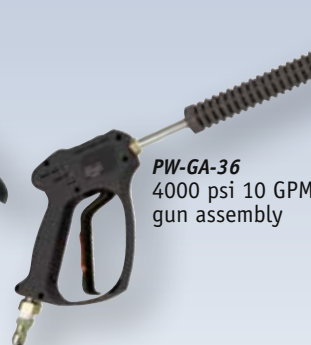

PW-GA-36
4000 psi 10 GPM
gun assembly

64008
METRIC PRESSURE
WASHER ADAPTERS