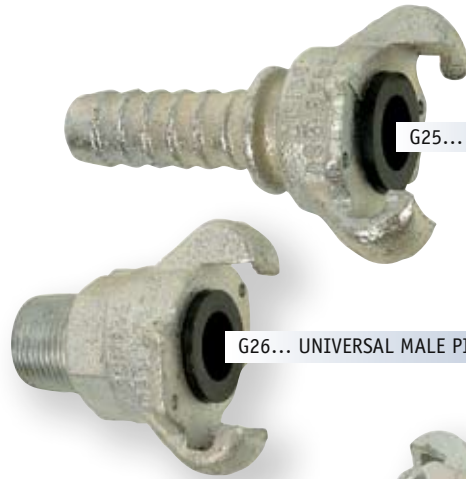

Green Line[®]

Air Hose assemblies that are commonly used in the construction and rental industries are provided here for easy ordering. Smaller sizes have G25 two-lug universal fittings attached with band clamps. Larger hoses are supplied with G29 ground joint stems with wing nuts attached with bolt clamps (G29 spud adapters must be ordered separately). Other assembly configurations and lengths are available upon request.

Typical assembly with Universal fittings:

Typical assembly with Ground Joint fittings:

UNIVERSAL FITTINGS

Green Line[®]

Universal fittings are designed to offer a quick connection on air hoses, typically for jackhammer and similar applications. To ensure that couplings are fully connected, and to prevent accidental disconnection, safety clips should always be used. Universal couplings are rated for 110 psi maximum and are not designed for steam service.

G27... UNIVERSAL FEMALE PIPE ADAPTER

G28... STANDARD GASKET

G25... UNIVERSAL HOSE END

G26... UNIVERSAL MALE PIPE ADAPTER

G28Y... THREE-WAY CONNECTOR

HOSE STEMS

Ground joint fittings are used with large diameter air compressor hoses and are attached with inter-locking bolt clamps for extra safety. Double spuds join hose lengths, and female or male spuds adapt the coarse ground joint thread to NPT pipe.