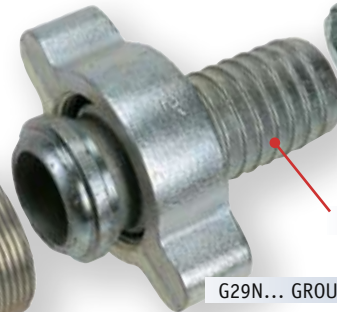

G27... UNIVERSAL FEMALE PIPE ADAPTER

G28... STANDARD GASKET

G25... UNIVERSAL HOSE END

G26... UNIVERSAL MALE PIPE ADAPTER

G28Y... THREE-WAY CONNECTOR

HOSE STEMS

Ground joint fittings are used with large diameter air compressor hoses and are attached with inter-locking bolt clamps for extra safety. Double spuds join hose lengths, and female or male spuds adapt the coarse ground joint thread to NPT pipe.

G23S... STEEL MALE NPT HOSE BARB...

G29M... GROUND JOINT MALE SPUD...

G29DS... GROUND JOINT DOUBLE SPUD...

G29C... BOLT CLAMPS

G29S... GROUND JOINT FEMALE STEM

G29N... GROUND JOINT WING NUT

G29F... GROUND JOINT FEMALE SPUD

CAUTION: Hoses can whip if they become accidentally uncoupled or tear away from the fitting. G29R safety cables act to control whipping in the event of a failure. To function properly, restraint cables must be installed in a fully extended position with no slack.

G29R... HOSE RESTRAINT CABLES

G29R-125 1/8" Cable for 1/2" to 1-1/4" Hose
 G29R-300 1/4" Cable for 1-1/2" to 3" Hose

WATER SUCTION HOSE

Green Line®

20 FT SUCTION HOSE ASSEMBLIES

Suction hoses come complete with a female cam-lock, galvanized combination nipple attached with band clamps. They can be ordered with or without a strainer.