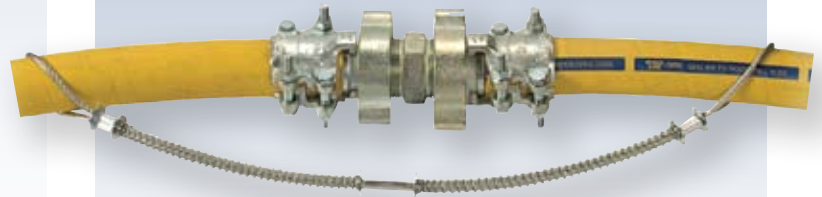

G27... UNIVERSAL FEMALE PIPE ADAPTER

G28... STANDARD GASKET

G25... UNIVERSAL HOSE END

G26... UNIVERSAL MALE PIPE ADAPTER

G28Y... THREE-WAY CONNECTOR

HOSE STEMS

Ground joint fittings are used with large diameter air compressor hoses and are attached with inter-locking bolt clamps for extra safety. Double spuds join hose lengths, and female or male spuds adapt the coarse ground joint thread to NPT pipe.

G23S... STEEL MALE NPT HOSE BARB...

G29M... GROUND JOINT MALE SPUD...

G29DS... GROUND JOINT DOUBLE SPUD...

G29C... BOLT CLAMPS

G29S... GROUND JOINT FEMALE STEM

G29N... GROUND JOINT WING NUT

G29F... GROUND JOINT FEMALE SPUD

CAUTION: Hoses can whip if they become accidentally uncoupled or tear away from the fitting. G29R safety cables act to control whipping in the event of a failure. To function properly, restraint cables must be installed in a fully extended position with no slack.

G34 strainers are made from zinc plated steel. The open area of 50% allows removal of damaging debris while still maintaining adequate flow.

G34L strainers are long and slim for use in narrow or confined openings. The design is generally no wider than the hose itself. G34L are popular when pumping from ice covered water supplies.